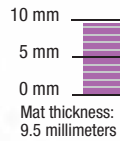

One-Year Guarantee

If you are not 100% satisfied with your Mat or you discover a manufacturer's defect, within ONE YEAR of purchase, we will replace your Mat or give you a full refund. (Refund excludes shipping, and a Return Authorization is required.)

SHIPPING & HANDLING FOR ALL MATS: $9.98 EACH MAT

All mats ship via ground within the contiguous United States. All other areas, call for additional rates.

[SEE SHOESFORCREWS.COM FOR MORE DETAILS]