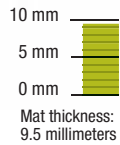

SLIP RESISTANT FLOOR MATS

THE ORIGINAL MAT FOR HIGH-TRACTION AND LOW-PROFILE AREAS.

MightyMat!® Classic

- All-grit upper with serrated edge for added durability
- Patented slip-resistant rubber base
- Fits under doorways
- Dimensions 3' x 5'
- Thickness 6.5 mm

CORPORATE PRICE
$99⁹⁸
REGULAR PRICE ~~$109.98~~
STYLE: 20

THE ULTIMATE IN ANTI-FATIGUE AND SLIP RESISTANCE.

MightyMat!® Max II

- Patented slip-resistant rubber base and grid pattern
- Anti-fatigue cushion provides all-day comfort
- Rubberized diamond plate pattern
- Serrated edge for added durability
- Dimensions 3' x 4'
- Thickness 9.5 mm

CORPORATE PRICE
$109⁹⁸
REGULAR PRICE ~~$119.98~~
STYLE: 40

CUSTOMIZE TO FIT ANY SPACE, LARGE OR SMALL.

MightyMat!® Interlocking

- Easy to assemble and disassemble, carry and transport
- Interlocking system quickly locks mats together for a secure, seamless fit
- Easy to clean
- All-grit surface for high-traction and slip resistance
- Thick rubber construction helps relieve fatigue
- Drainage slots direct liquids away from the surface
- Mid-section measures 3' x 3' • Thickness 9.5 mm

STYLE: 45 End Section with finishing end piece
STYLE: 46 Mid-Section

CORPORATE PRICE
$74⁹⁸
REGULAR PRICE ~~$84.98~~
STYLE: 45

CORPORATE PRICE
$69⁹⁸
REGULAR PRICE ~~$79.98~~
STYLE: 46

One-Year Guarantee

If you are not 100% satisfied with your Mat or you discover a manufacturer's defect, within ONE YEAR of purchase, we will replace your Mat or give you a full refund. (Refund excludes shipping, and a Return Authorization is required.)

SHIPPING & HANDLING FOR ALL MATS: $9.98 EACH MAT

All mats ship via ground within the contiguous United States. All other areas, call for additional rates.

[SEE SHOESFORCREWS.COM FOR MORE DETAILS]

Sneaker Balls

STYLE: 1120

$4⁹⁸

SFC Sole Grid Cleaner

STYLE: 1118

$3⁹⁸