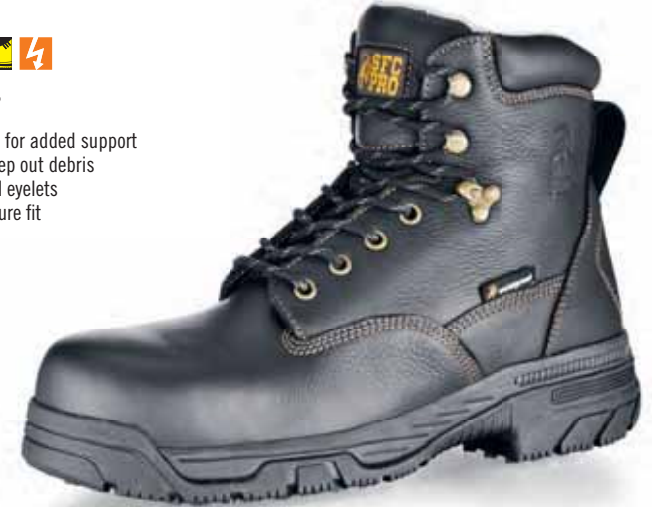

EFFECTIVE SLIP-RESISTANT TECHNOLOGY

Wolf – Composite Toe

- NEW SFC-10 premium wide-channel outsole, limits clogging from debris • Composite toe
- Full-grain leather upper • Fiberglass shank for added support
- Tongue is attached on both sides to help keep out debris
- Reinforced toe for greater durability • Metal eyelets
- Speed hook for convenient lacing and a secure fit
- Waterproof • Removable cushioned insole
- Electrical Hazard (EH) rated
- 6" boot; ½" heel

Men's: 8292 Black
Medium 7–11½, 12, 13, 14

CORPORATE PRICE
$94⁹⁸
REGULAR PRICE $109.98