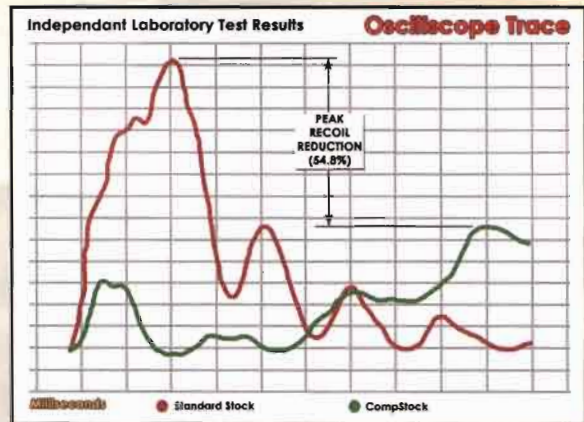

BLACKHAWK® KNOX™ COMPSTOCK™

FATENTED

The CompStock™ has been received with enthusiasm by sportsmen, competitive shooters and law enforcement due to its ability to dramatically reduce recoil with light and heavy loads.

Law enforcement officers, required to qualify with a shotgun, will find the CompStock™ the secret to higher scores and better field results. Hunters and competitive shooters will find their hit ratios and scores improving as flinching and recoil anticipation dramatically decreases.

Laboratory tests conclude that the improved patented recoil reducing system of the CompStock™ actually **slows the entire recoil cycle down and absorbs more than 54%** of the net peak recoil. Using a cam roller extension spring the CompStock™ system removes painful recoil.

The CompStock™ is the ideal choice for those seeking a recoil reducing stock in a traditional design. Packaged with a composite forend, the CompStock™ is the perfect solution to the problem of recoil.

CompStock™ Stock Unique Features Include:

- Greatly reduces painful recoil and eliminates muzzle rise
- Provides ultimate shooting comfort
- No adjustment or tuning required
- Easy Installation
- Superior in every way to any conventional shotgun stock
- Comfortable all weather rubber grip

K05100-C REMINGTON® 870 12 GAUGE - ALL VARIETIES

K05200-C MOSSBERG® 12 & 20 GAUGE

(MODELS 500, 535, 590, 835, 88)

K05300-C WINCHESTER® 12 & 20 GAUGE

$119.99

HORIZONTAL VARIABLE RATIO CAM RECOIL SYSTEM

BLACKHAWK® KNOX™ REPLACEMENT SHOTGUN FOREND

- Durable, solid, light-weight, reinforced polymer construction
- Comfortable ergonomic grip with integrated texture grooves
- Additional models coming soon. Check for availability

K18100-C REMINGTON 870 - 12 GAUGE BLACK COMPOSITE