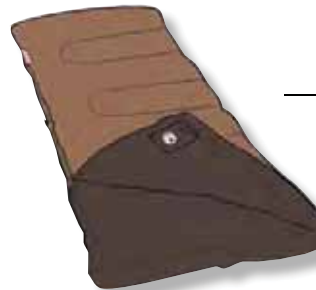

Cold Weather Sleeping Bag 2000004457

Temp: 40° - 20°
Size: Big & tall; 39" x 81"
Insulation: 5 lb. Coletherm® insulation
Cover: Cotton
Liner: Cotton flannel
Storage: Wrap N Roll™ system

Cold Weather Sleeping Bag 2000004458

Temp: 40° - 20°
Size: Big & tall; 39" x 84"
Insulation: 5 lb. Coletherm® insulation
Cover: Brushed polyester
Liner: Brushed polyester
Storage: Quick Cord™