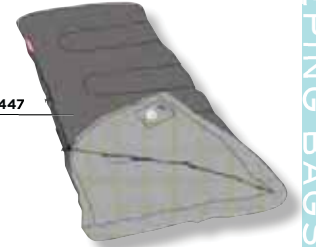

Cold Weather Sleeping Bag 2000004450

Temp: 40° - 20°
Size: 33" x 78"
Insulation: 4 lb. Coletherm® insulation
Cover: Brushed polyester
Liner: Brushed polyester
Storage: Quick Cord™

Cold Weather Sleeping Bag 2000004469

Temp: 40° - 20°
Size: 33" x 75"
Insulation: 4 lb. Coletherm® insulation
Cover: Cotton
Liner: Cotton flannel
Storage: Wrap N Roll™ system