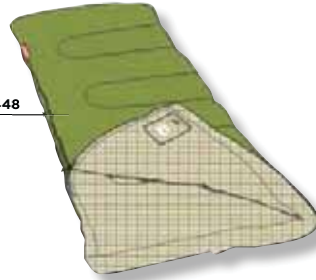

Cool Weather Sleeping Bag 2000004449

Temp: 50° - 30°
Size: 33" x 78"
Insulation: 3 lb. Coletherm® insulation
Cover: Brushed polyester
Liner: Brushed polyester
Storage: Quick Cord™

Cool Weather Sleeping Bag 2000004454

Temp: 50° - 30°
Size: 33" x 75"
Insulation: 3 lb. Coletherm® insulation
Cover: Cotton
Liner: Cotton flannel
Storage: Wrap N Roll™ system